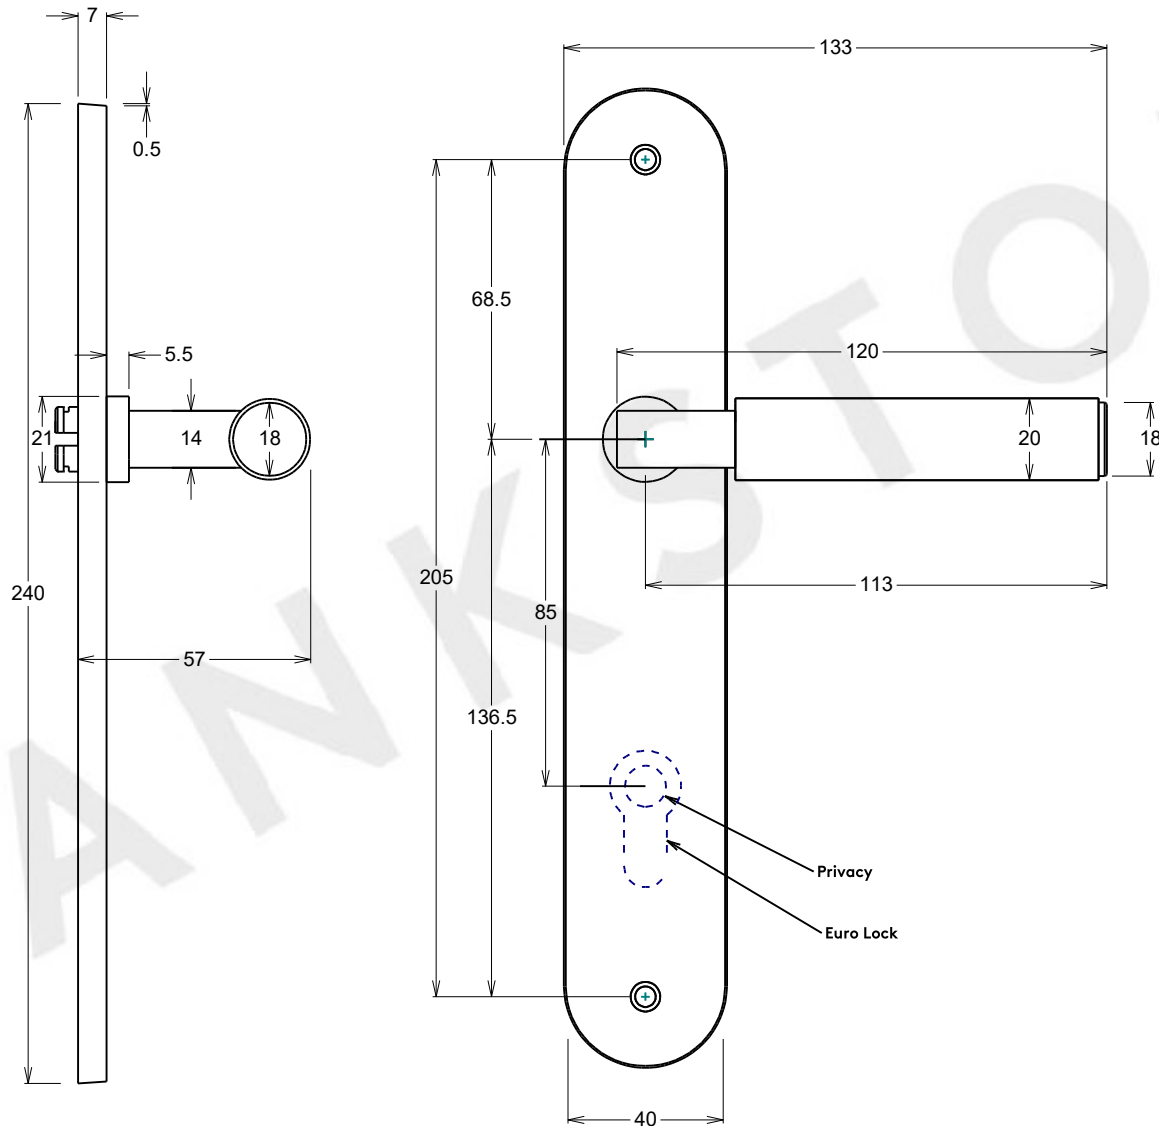

BANKSTON

14 - 16 STEPNEY STREET STEPNEY SA 5069

Door Lever Berlin Oval Latch/Privacy/Euro H240xW40xP57mm

Date 25/10/2021 Revision B

Tolerance +/-1mm