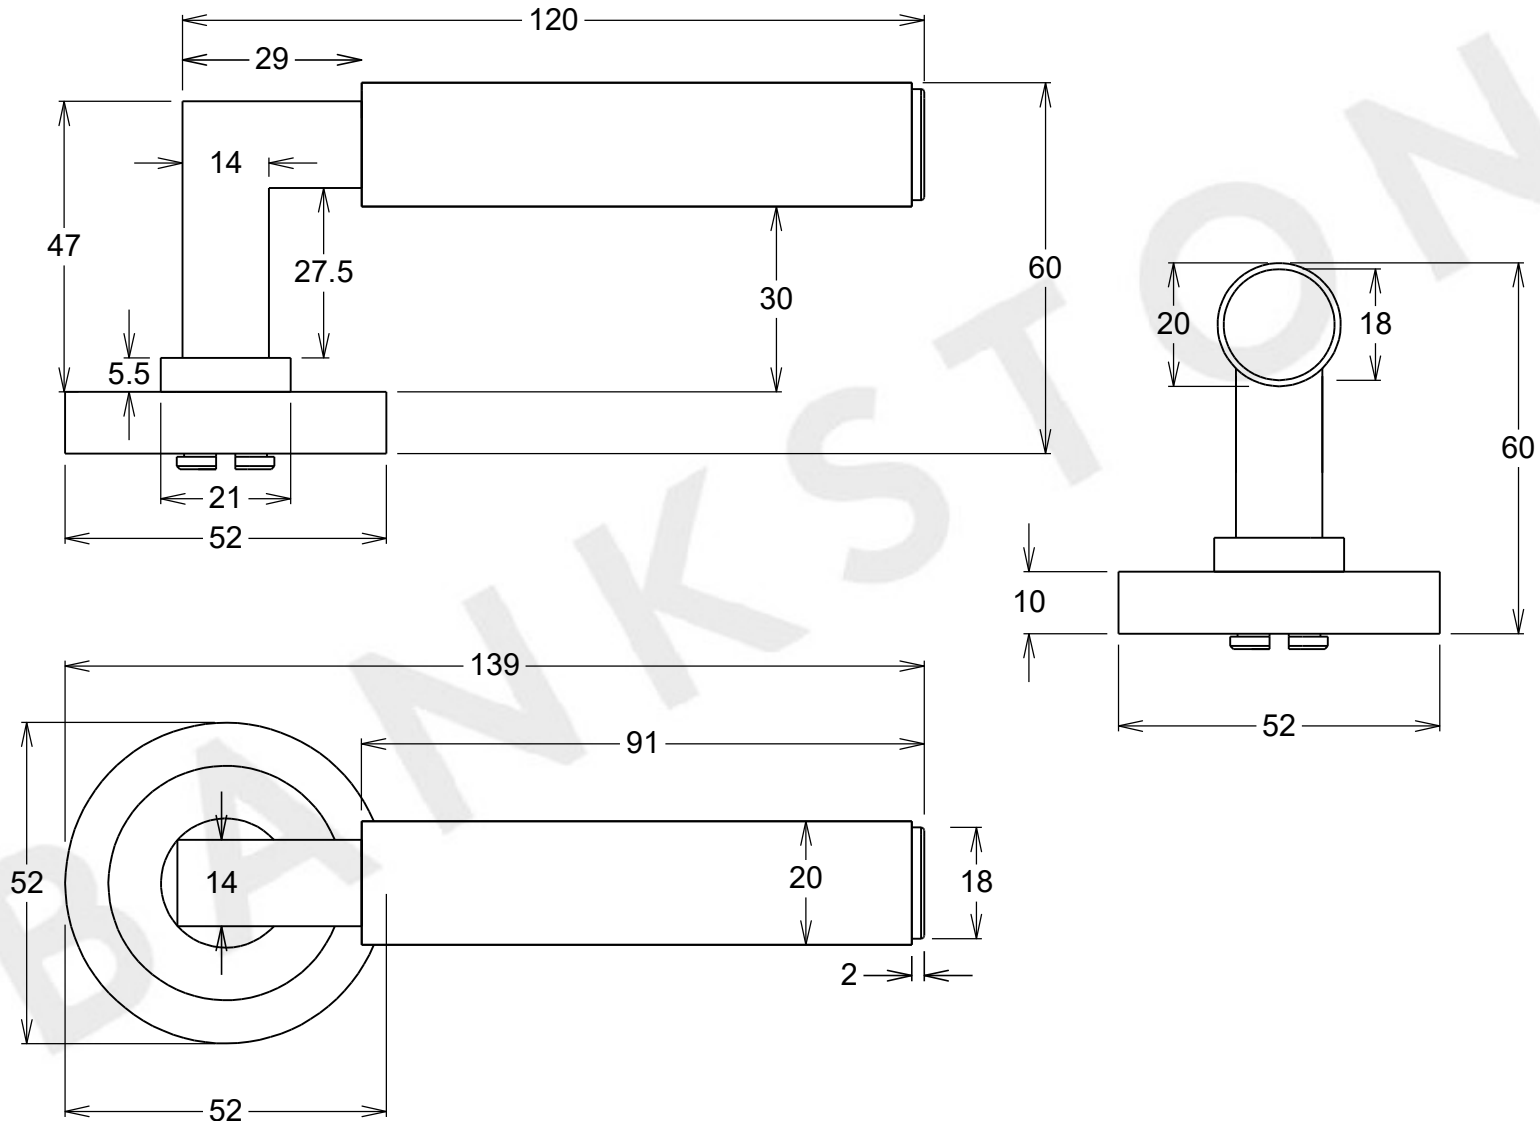

BANKSTON

14 - 16 STEPNEY STREET STEPNEY SA 5069

Door Lever Berlin Round Rose Pair L139xP60mm BPD52mm

Date 25/10/2021 Revision B

Tolerance +/-1mm