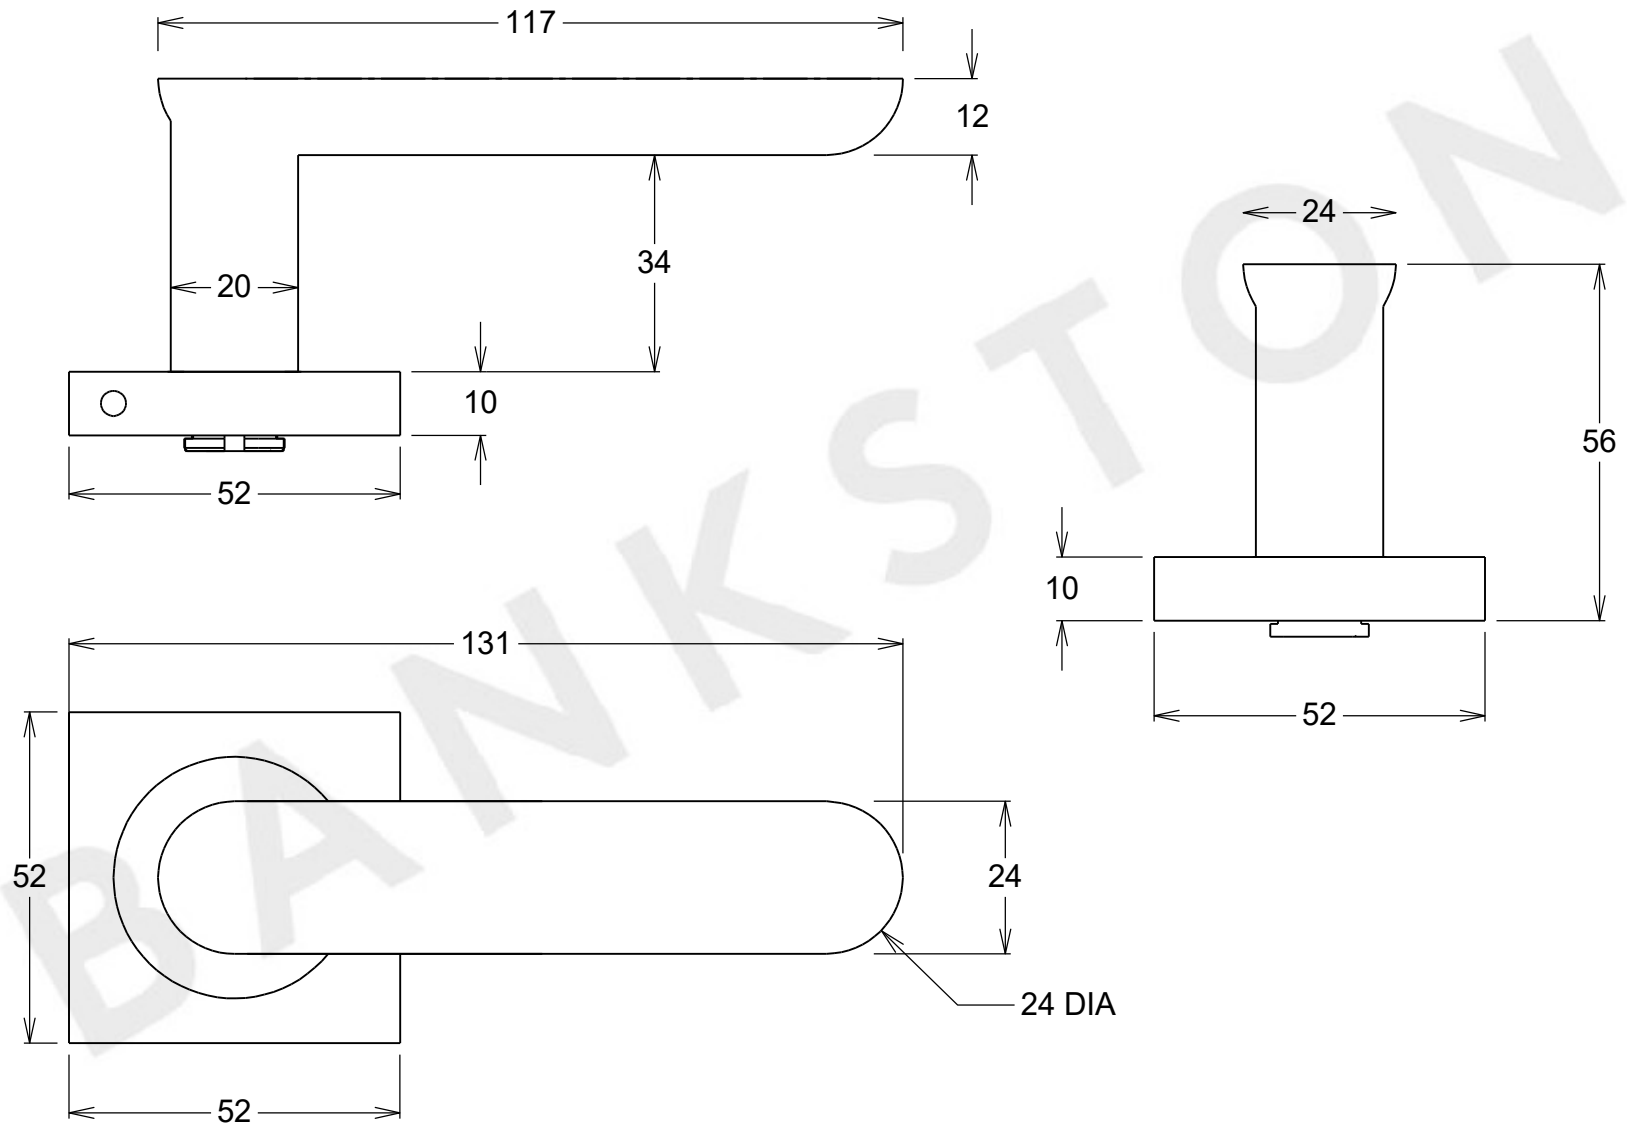

BANKSTON

14 - 16 STEPNEY STREET STEPNEY SA 5069

Door Lever Bronte Square Rose Pair L131xP56mm BP52x52mm

Date 4/11/2021 Revision B

Tolerance +/-1mm